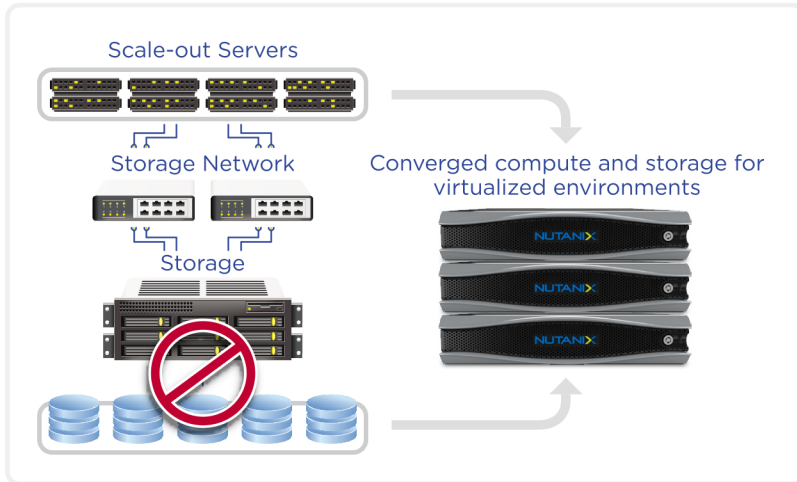

What does Nutanix do?

- Nutanix delivers **converged infrastructure** that replaces traditional datacenter architectures built with separate servers, storage and networking devices.

Convergence simplifies infrastructure purchase, deployment, management and support

What type of Converged Infrastructure?

- Nutanix is **hyper-converged**: server and storage integrated into a single x86 server.

Hyper-convergence reduces power and space, and eliminates storage network complexity

Distributed Everything

Self-healing System

API-based Automation and Rich Analytics

Web-scale delivers predictable scalability, easy deployment, simple management and lower TCO