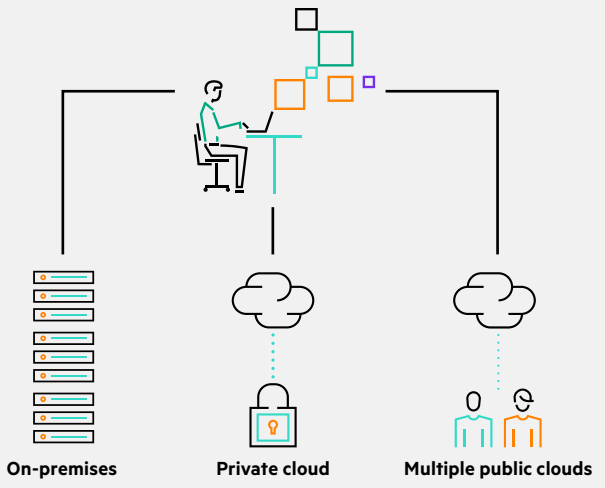

HPE GREENLAKE CENTRAL

CONTACT US AT
/ 86. . ' 72. + / / / /

LEARN MORE AT
<https://www.cspitechsolutions.com/hpe-greenlake-flex-capacity/>

¹ 451 Research, "Having Your Cake and Eating it Too: Bringing the Public Cloud Experience to the On-Premises Datacenter," October 2019
² 451 Research, "Offloading hybrid cloud Management for Strategic Advantage," June 2019
³ McKinsey & Company, "Transforming infrastructure operations for a hybrid-cloud world," October 2019
⁴ McKinsey Digital, "Unlocking business acceleration in a hybrid cloud world," 2019